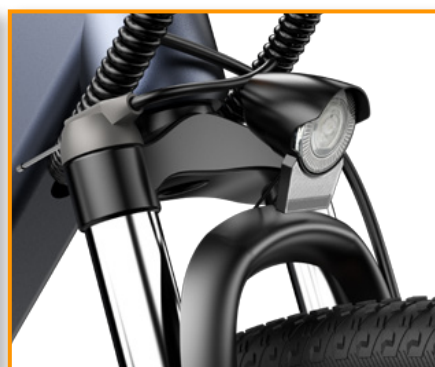

A DECE OASIS

DECE 300 Hybrid Commuter E-Bike

The new 27,5' ADO D300 eBike is our top of the range model, featuring a new state-of-the-art frame design and a massive 90 km pedal-assisted range with a top speed of 25 km/h. The 250W motor is enough to make any hill an absolute breeze and the battery provides enough juice to help you complete lengthy commutes or leisure rides with ease. The battery is easily removable for re-charging as an added security measure. If you're seeking a quality-built, pedal-assisted hybrid bike that eats hills for breakfast and is great on and off road, look no further than the ADO D300 eBike.

250W
Geared Hub Motor

90KM
Max Range

36V 10.4Ah
Rated Capacity

25km/h
Max Speed

SPECIFICATIONS:

| | |
|---------------------|---|
| COLOUR | Grey, Sliver |
| TYPE | 27.5 Inch |
| OVERALL UNIT | 180x640x110cm |
| LCD DISPLAY | S830 CENTRAL SMART |
| NET WEIGHT | 22kg |
| WATERPROOF RATING | IPX5 |
| BRAKE | Front and rear disc brakes |
| SUSPENSION | Wire-controlled shock absorber front fork |
| MAX SPEED | 25km/h |
| TRANSMISSION | Shimano 11 speed |
| PACKAGE SIZE | 148x26x78cm |
| ASSISTING RANGE | 90km |
| MOTOR POWER | 250W |
| RATED CAPACITY | 36V 10.4.5AH |
| CHARGING TIME | 6-7 hours |
| WORKING TEMPERATURE | -10~50°C |

IN THE BOX:

- 1 x DECE 300 EBike (Fender not included)
- 1 x Battery Charger
- 1 x Set of Installation Tool
- 1 x Air Pump (Gift)
- 1 x Mobile Phone Holder (Gift)

AVAILABLE COLOURS:

ADO E-BIKES SA | www.adoebike.co.za