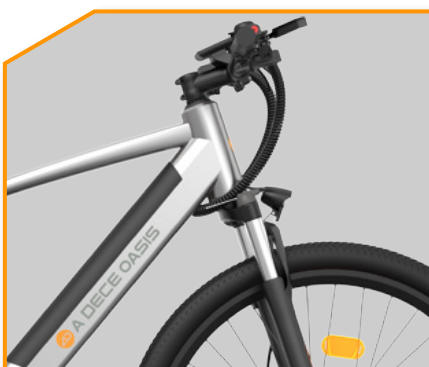

A DECE OASIS

DECE 300 Hybrid Commuter E-Bike

The new 27,5' ADO D300 eBike is our top of the range model, featuring a new state-of-the-art frame design and a massive 90 km pedal-assisted range with a top speed of 25 km/h. The 250W motor is enough to make any hill an absolute breeze and the battery provides enough juice to help you complete lengthy commutes or leisure rides with ease. The battery is easily removable for re-charging as an added security measure. If you're seeking a quality-built, pedal-assisted hybrid bike that eats hills for breakfast and is great on and off road, look no further than the ADO D300 eBike.

250W
Geared Hub Motor

90KM
Max Range

36V 10.4Ah
Rated Capacity

25km/h
Max Speed

SPECIFICATIONS:

| | |
|---------------------|---|
| COLOUR | Grey, Sliver |
| TYPE | 27.5 Inch |
| OVERALL UNIT | 180x640x110cm |
| LCD DISPLAY | S830 CENTRAL SMART |
| NET WEIGHT | 22kg |
| WATERPROOF RATING | IPX5 |
| BRAKE | Front and rear disc brakes |
| SUSPENSION | Wire-controlled shock absorber front fork |
| MAX SPEED | 25km/h |
| TRANSMISSION | Shimano 11 speed |
| PACKAGE SIZE | 148x26x78cm |
| ASSISTING RANGE | 90km |
| MOTOR POWER | 250W |
| RATED CAPACITY | 36V 10.4.5AH |
| CHARGING TIME | 6-7 hours |
| WORKING TEMPERATURE | -10~50°C |

IN THE BOX:

- 1 x DECE 300 EBike (Fender not included)
- 1 x Battery Charger
- 1 x Set of Installation Tool
- 1 x Air Pump (Gift)
- 1 x Mobile Phone Holder (Gift)

AVAILABLE COLOURS:

ADO E-BIKES SA | www.adoebike.co.za